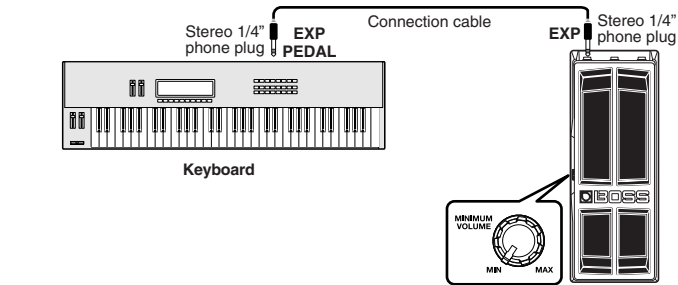

Using the FV-500H as an expression pedal

Connections

* To use the FV-500H as an expression pedal, you will need an optional connection cable (stereo 1/4" phone plugs at both ends).

* When you operate the pedal, please be careful not to get your fingers pinched between the movable part and the panel.

Adjusting PEDAL FEEL

You can get the feel of the pedal just the way you like it by rotating the PEDAL FEEL adjustment screw on the FV-500H's bottom panel with a Phillips screwdriver.

- Turning the screw in the LIGHT (left) direction gives the pedal a lighter feel.
- Turning the screw in the HEAVY (right) direction gives the pedal a heavier feel.

Features

- High-impedance volume pedal is optimal for connecting directly to guitars and basses.
- TUNER OUT jack lets you tune without having to change your cable connections.
- A screw on the bottom of the unit allows you to adjust the feel of the pedal to your liking.
- With an optional connection cable (stereo 1/4" phone ←→ stereo 1/4" phone), you can also use the FV-500H as an expression pedal.

Operation

1. Connect the FV-500H to a guitar (or bass) and an amp as shown in the picture.
2. With the pedal fully depressed, set the maximum volume level by adjusting the volume on the guitar (or bass) and amp.
3. Return the pedal to the minimum position. set the minimum volume level using the MINIMUM VOLUME knob on the pedal. (The maximum volume level cannot be changed with the MINIMUM VOLUME knob.)
4. Adjust the pedal. Now you can control the volume within the range you have just specified.

How to use the TUNER OUT jack

Connect the output of a guitar to INPUT on the FV-500H. Connect a tuner to the TUNER OUT jack.

If you return the pedal to the minimum position, you can now tune the instrument without any sound from the amplifier. (in this case, set the MINIMUM VOLUME knob to zero.)

Operation

1. Connect the EXP jack of the FV-500H to the EXP PEDAL (or EV-5) jack of the instrument you wish to control.
  - The FV-500H is similar in design to the Roland EV-5 Expression Pedal and therefore can be connected to the EXP PEDAL (EV-5) jack on Roland BOSS products. Note that connecting to other jacks may result in damage to the equipment.
2. Depress the pedal fully and set the maximum volume on the connected instrument.
3. Return the pedal to the minimum position. Set the minimum volume using the MINIMUM VOLUME knob on the pedal.
  - When setting maximum and minimum values on the connected device, be sure to have the MINIMUM VOLUME knob set at the minimum level.
4. Adjust the pedal. Now you can control the volume within the range you have just specified.

Specifications

Control:

Main volume (pedal) x 1
MINIMUM VOLUME knob x 1

Connectors:

INPUT jack x 1
OUTPUT jack x 1
TUNER OUT jack x 1
EXP (expression) jack x 1

Dimensions:

110 (W) x 289 (D) x 72 (H) mm
4-3/8 (W) x 11-7/16 (D) x 2-7/8 (H) inches

(Maximum height)

110 (W) x 289 (D) x 120 (H) mm
4-3/8 (W) x 11-7/16 (D) x 4-3/4 (H) inches

Weight:

1.6 kg/3 lbs 9 oz

Accessory:

Owner's Manual