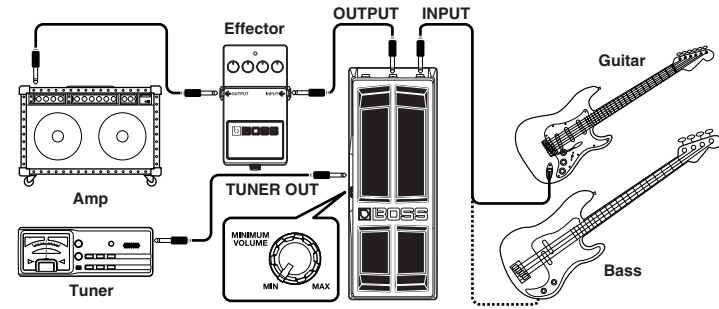

Thank you, and congratulations on your choice of the BOSS Foot Volume FV-500H.

Before using this unit, carefully read the sections entitled: "USING THE UNIT SAFELY" and "IMPORTANT NOTES." These sections provide important information concerning the proper operation of the unit. Additionally, in order to feel assured that you have gained a good grasp of every feature provided by your new unit, Owner's manual should be read in its entirety. The manual should be saved and kept on hand as a convenient reference.

Copyright © 2005 BOSS CORPORATION

All rights reserved. No part of this publication may be reproduced in any form without the written permission of BOSS CORPORATION.

Using the FV-500H as a volume pedal

Connections

* The FV-500H is a high-impedance device and should be connected to a guitar or bass guitar as shown in the picture.

* To prevent malfunction and/or damage to speakers or other devices, always turn down the volume, and turn off the power on all devices before making any connections.

* When you operate the pedal, please be careful not to get your fingers pinched between the movable part and the panel.