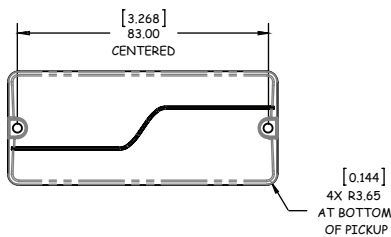

SINGLE WIDTH

FISHMAN FLUENCE®

FLUENCE PICKUP DIMENSIONS

CLASSIC HUMBucker

MODERN HUMBucker - 6 STRING

MODERN HUMBucker - 7 STRING (TABBED)

MODERN HUMBucker - 7 STRING

MODERN HUMBucker - 8 STRING