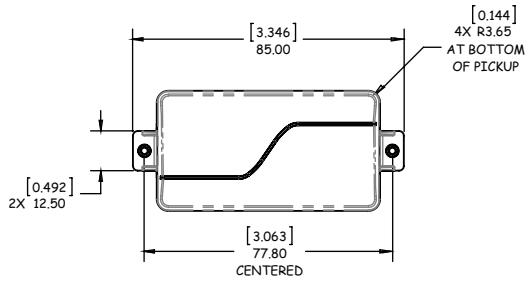

SINGLE WIDTH

FISHMAN FLUENCE®

FLUENCE PICKUP DIMENSIONS

CLASSIC HUMBucker

MODERN HUMBucker - 6 STRING

MODERN HUMBucker - 7 STRING (TABBED)

MODERN HUMBucker - 7 STRING

MODERN HUMBucker - 8 STRING