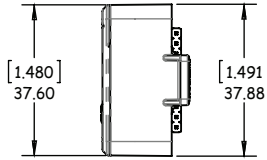

SINGLE WIDTH

FISHMAN FLUENCE®

FLUENCE PICKUP DIMENSIONS

CLASSIC HUMBucker

MODERN HUMBucker - 6 STRING

MODERN HUMBucker - 7 STRING (TABBED)

MODERN HUMBucker - 7 STRING

MODERN HUMBucker - 8 STRING