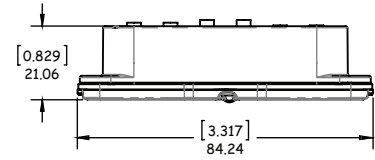

SINGLE WIDTH

FISHMAN FLUENCE®

FLUENCE PICKUP DIMENSIONS

CLASSIC HUMBucker

MODERN HUMBucker - 6 STRING

MODERN HUMBucker - 7 STRING (TABBED)

MODERN HUMBucker - 7 STRING

MODERN HUMBucker - 8 STRING