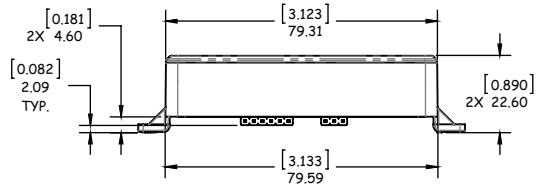

SINGLE WIDTH

FISHMAN FLUENCE®

FLUENCE PICKUP DIMENSIONS

CLASSIC HUMBucker

MODERN HUMBucker - 6 STRING

MODERN HUMBucker - 7 STRING (TABBED)

MODERN HUMBucker - 7 STRING

MODERN HUMBucker - 8 STRING