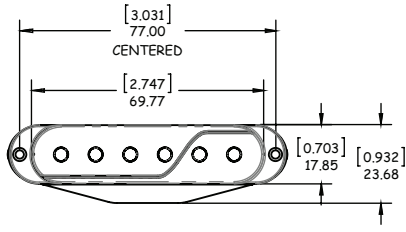

SINGLE WIDTH

FISHMAN FLUENCE®

FLUENCE PICKUP DIMENSIONS

CLASSIC HUMBucker

MODERN HUMBucker - 6 STRING

MODERN HUMBucker - 7 STRING (TABBED)

MODERN HUMBucker - 7 STRING

MODERN HUMBucker - 8 STRING