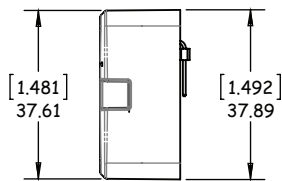

SINGLE WIDTH

FISHMAN FLUENCE®

FLUENCE PICKUP DIMENSIONS

CLASSIC HUMBucker

MODERN HUMBucker - 6 STRING

MODERN HUMBucker - 7 STRING (TABBED)

MODERN HUMBucker - 7 STRING

MODERN HUMBucker - 8 STRING