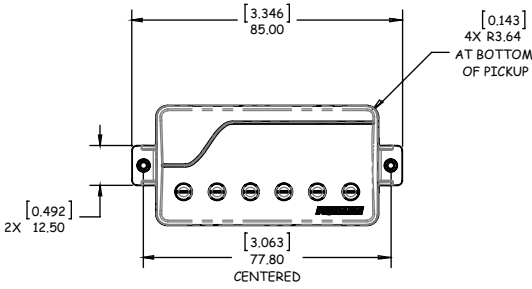

SINGLE WIDTH

FISHMAN FLUENCE®

FLUENCE PICKUP DIMENSIONS

CLASSIC HUMBucker

MODERN HUMBucker - 6 STRING

MODERN HUMBucker - 7 STRING (TABBED)

MODERN HUMBucker - 7 STRING

MODERN HUMBucker - 8 STRING