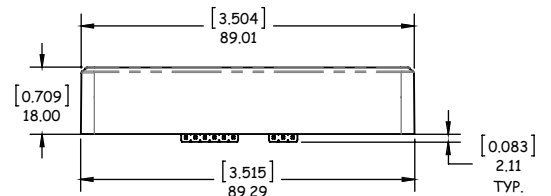

SINGLE WIDTH

FISHMAN FLUENCE®

FLUENCE PICKUP DIMENSIONS

CLASSIC HUMBucker

MODERN HUMBucker - 6 STRING

MODERN HUMBucker - 7 STRING (TABBED)

MODERN HUMBucker - 7 STRING

MODERN HUMBucker - 8 STRING