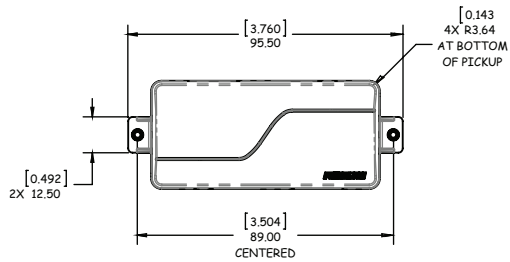

SINGLE WIDTH

FISHMAN FLUENCE®

FLUENCE PICKUP DIMENSIONS

CLASSIC HUMBucker

MODERN HUMBucker - 6 STRING

MODERN HUMBucker - 7 STRING (TABBED)

MODERN HUMBucker - 7 STRING

MODERN HUMBucker - 8 STRING