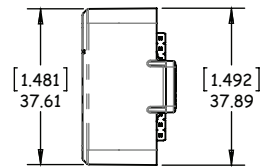

SINGLE WIDTH

FISHMAN FLUENCE®

FLUENCE PICKUP DIMENSIONS

CLASSIC HUMBucker

MODERN HUMBucker - 6 STRING

MODERN HUMBucker - 7 STRING (TABBED)

MODERN HUMBucker - 7 STRING

MODERN HUMBucker - 8 STRING