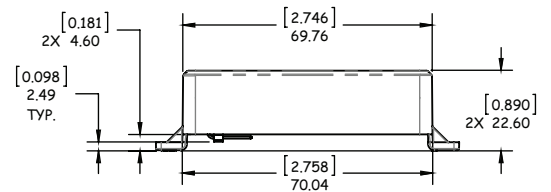

SINGLE WIDTH

FISHMAN FLUENCE®

FLUENCE PICKUP DIMENSIONS

CLASSIC HUMBucker

MODERN HUMBucker - 6 STRING

MODERN HUMBucker - 7 STRING (TABBED)

MODERN HUMBucker - 7 STRING

MODERN HUMBucker - 8 STRING