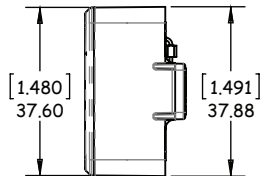

SINGLE WIDTH

FISHMAN FLUENCE®

FLUENCE PICKUP DIMENSIONS

CLASSIC HUMBucker

MODERN HUMBucker - 6 STRING

MODERN HUMBucker - 7 STRING (TABBED)

MODERN HUMBucker - 7 STRING

MODERN HUMBucker - 8 STRING