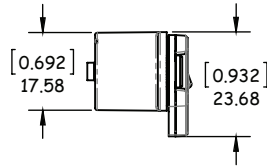

SINGLE WIDTH

FISHMAN FLUENCE®

FLUENCE PICKUP DIMENSIONS

CLASSIC HUMBucker

MODERN HUMBucker - 6 STRING

MODERN HUMBucker - 7 STRING (TABBED)

MODERN HUMBucker - 7 STRING

MODERN HUMBucker - 8 STRING