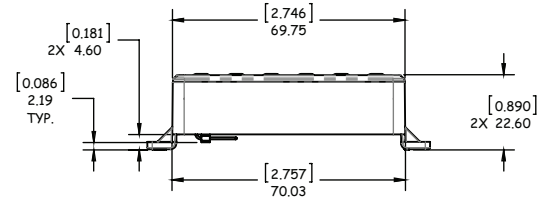

SINGLE WIDTH

FISHMAN FLUENCE®

FLUENCE PICKUP DIMENSIONS

CLASSIC HUMBucker

MODERN HUMBucker - 6 STRING

MODERN HUMBucker - 7 STRING (TABBED)

MODERN HUMBucker - 7 STRING

MODERN HUMBucker - 8 STRING