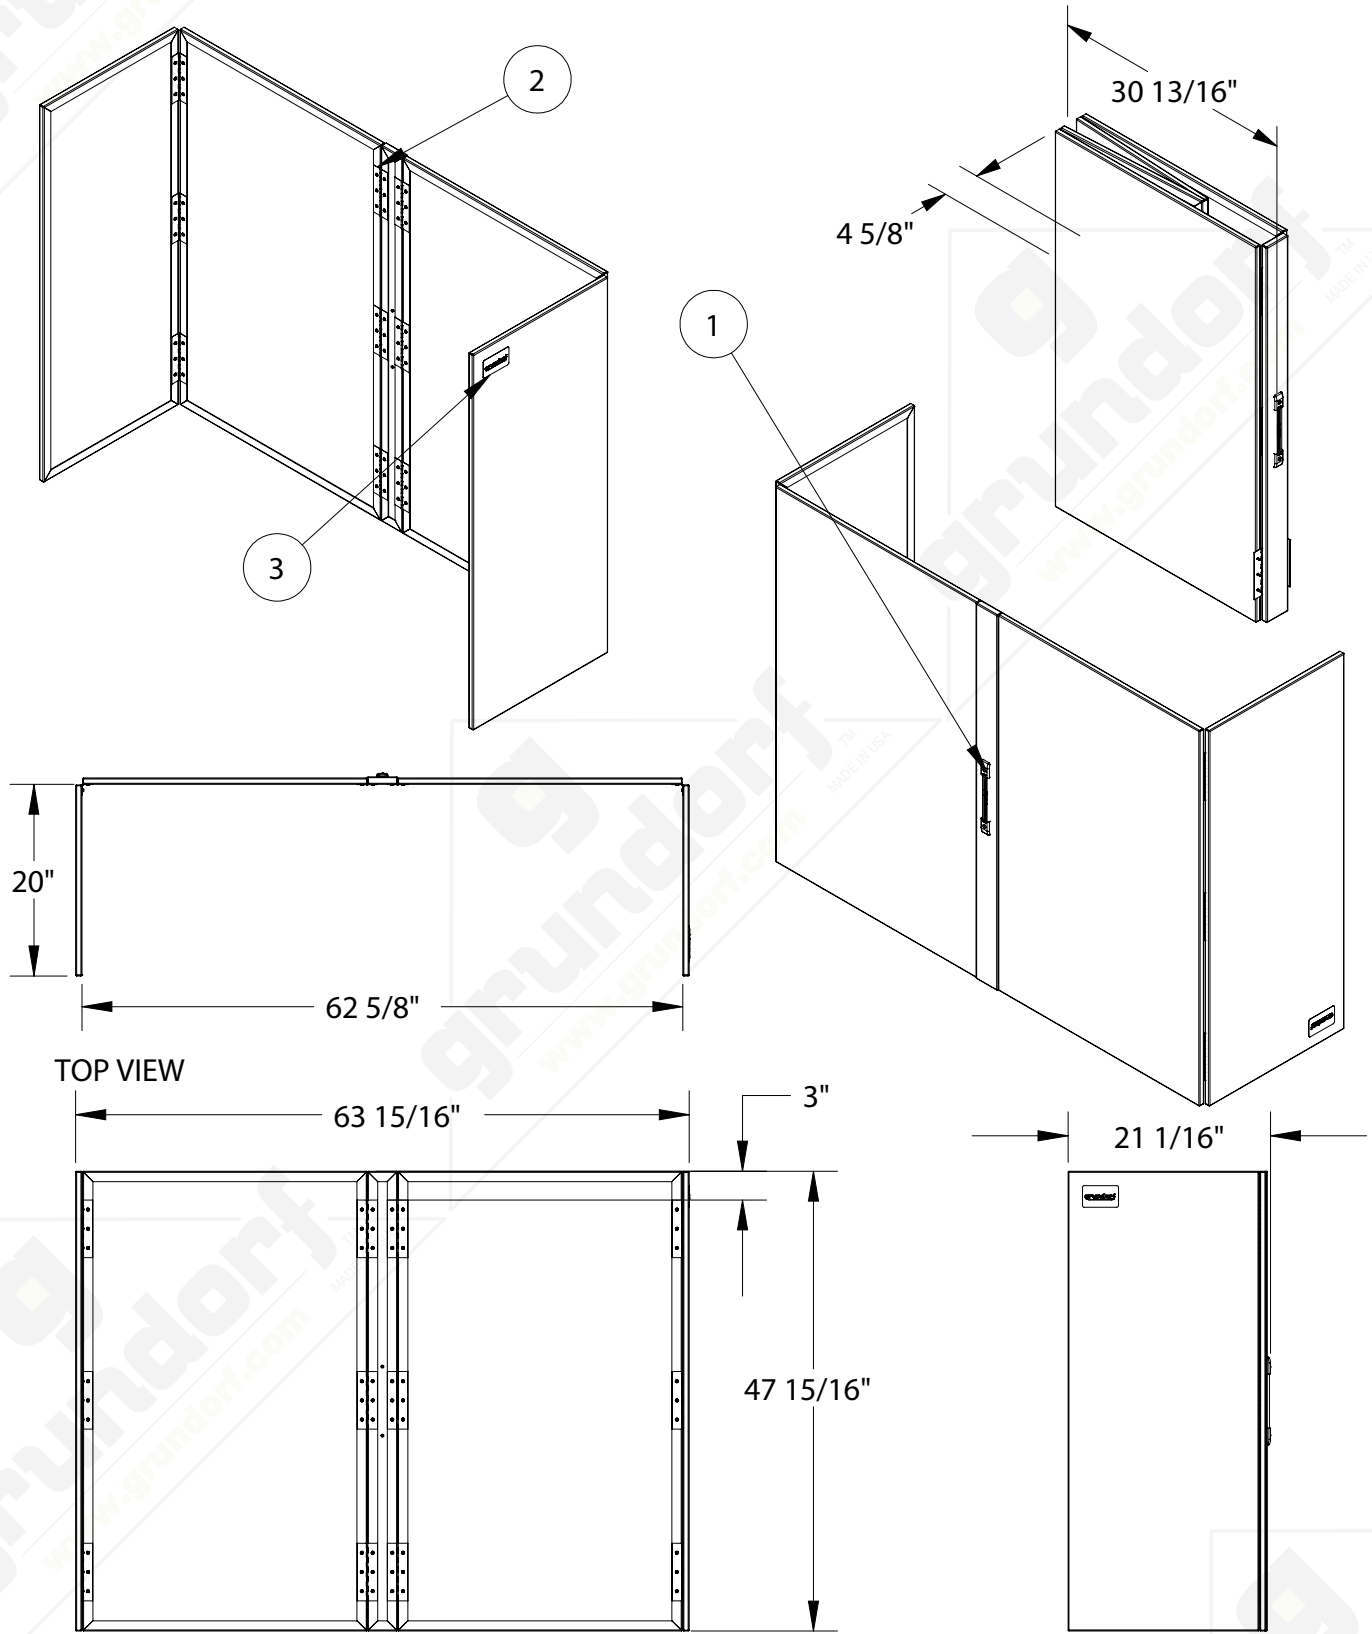

ML-F4863T

Facade - Bi-Folding Open H 48" W 63" Fits "AT-(54 & 60)22"

**grundorf**  
corp™

www.grundorf.com • (712)-322-3900

#	Qty	PART NUMBER	DESCRIPTION
1	1	31-016	HANDLE - STRAP, BLACK, BLACK E
2	12	33-006	HINGE - PIANO, 6"
3	1	83-009	BADGE - MIGHTY LIGHT

BACK VIEW

SIDE VIEW