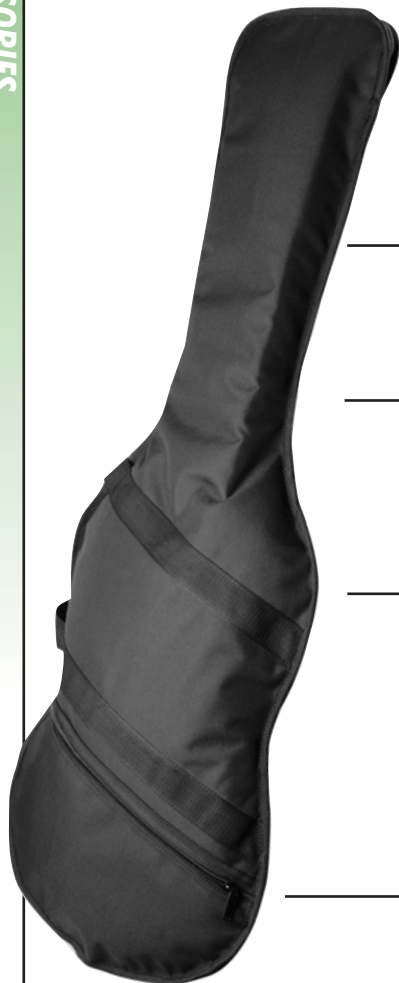

GB-4550 Series

Gig Bags

GUITAR STANDS & ACCESSORIES

FEATURES AND BENEFITS

Protect your new investment! The stylish 4550 Series Guitar Bags are made from a durable nylon material and the series includes a bag to fit either electric, acoustic, classical or bass guitars. Features include rugged 600-D nylon material which repels rain and is easy to clean, interior liner, heavy-duty 2-pull zipper and a front zip pocket to carry pics or replacement strings. Use either the two carrying handles or the removable padded backpack-style straps to carry your guitar with ease!

2-Pull zipper allows bag to be unzipped lengthwise from center.

Rugged 600-D nylon material repels rain and is easy to clean.

Carrying handles are stitched to both the front or back of the bag for reinforced strength.

Front zip pocket holds your pics, replacement strings or even the removable backpack straps.

A Must For
EVERY
ROADIE!

Carry all of your gear with comfort and style!
Bag can be carried using the two carrying handles or the removable padded backpack straps.

PRODUCT SPECIFICATIONS

- > **Material:** Heavy-duty 600-D nylon
- > **Color:** Black

Electric Guitar Bag
Model#: **GBE-4550**
Inv#: **38549**
List Price: **\$33.99**

Bass Guitar Bag
Model#: **GBB-4550**
Inv#: **38551**
List Price: **\$33.99**