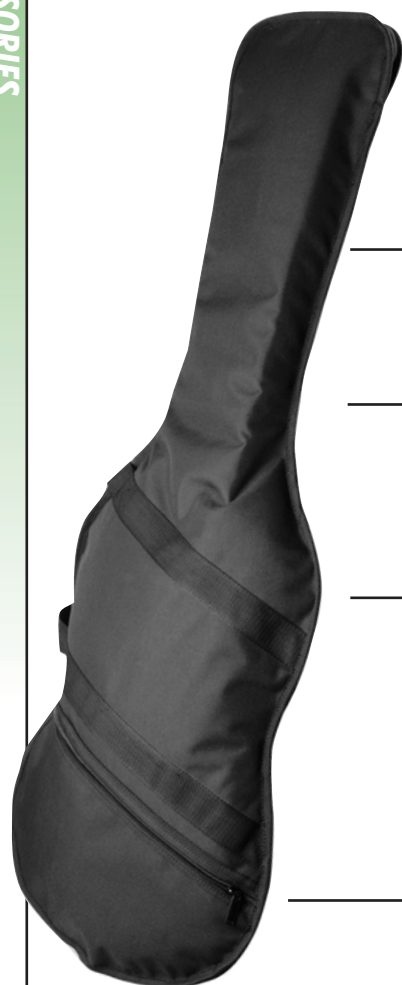

### FEATURES AND BENEFITS

Protect your new investment! The stylish 4550 Series Guitar Bags are made from a durable nylon material and the series includes a bag to fit either electric, acoustic, classical or bass guitars. Features include rugged 600-D nylon material which repels rain and is easy to clean, interior liner, heavy-duty 2-pull zipper and a front zip pocket to carry pics or replacement strings. Use either the two carrying handles or the removable padded backpack-style straps to carry your guitar with ease!

2-Pull zipper allows bag to be unzipped lengthwise from center.

Rugged 600-D nylon material repels rain and is easy to clean.

Carrying handles are stitched to both the front or back of the bag for reinforced strength.

Front zip pocket holds your pics, replacement strings or even the removable backpack straps.

A Must For  
EVERY  
ROADIE!

*Carry all of your gear with comfort and style!*  
Bag can be carried using the two carrying handles or the removable padded backpack straps.