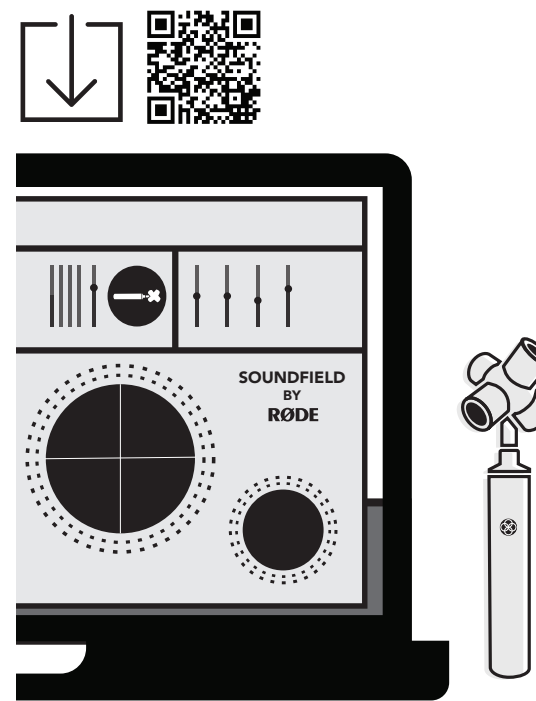

SOUNDFIELD

BY

RØDE

NT-SF1

Quickstart Guide

Love your NT-SF1?

Share with us

#rodemic