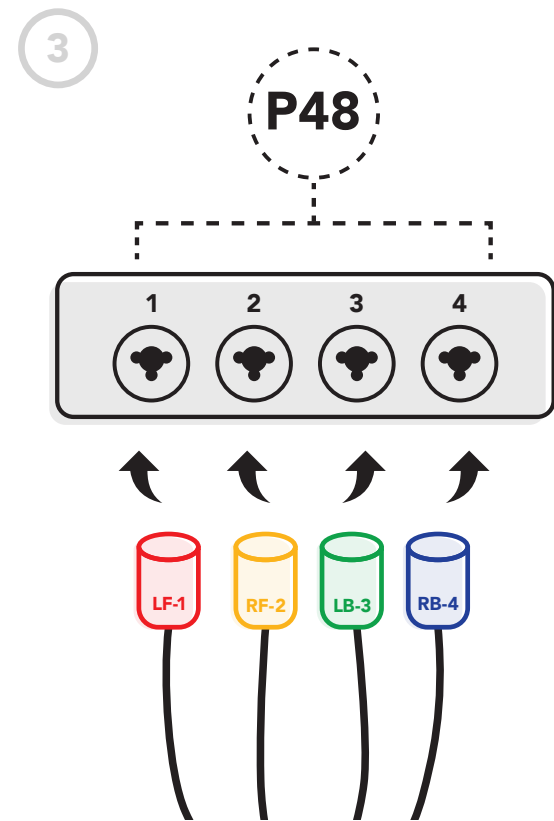

SOUNDFIELD

BY

RØDE

NT-SF1

Quickstart Guide

Love your NT-SF1?

Share with us

#rodemic