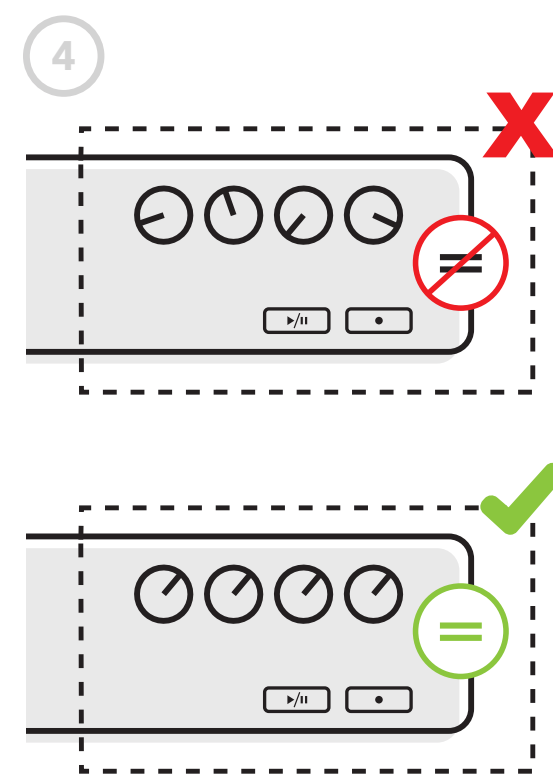

SOUNDFIELD

BY

RØDE

NT-SF1

Quickstart Guide

Love your NT-SF1?

Share with us

#rodemic