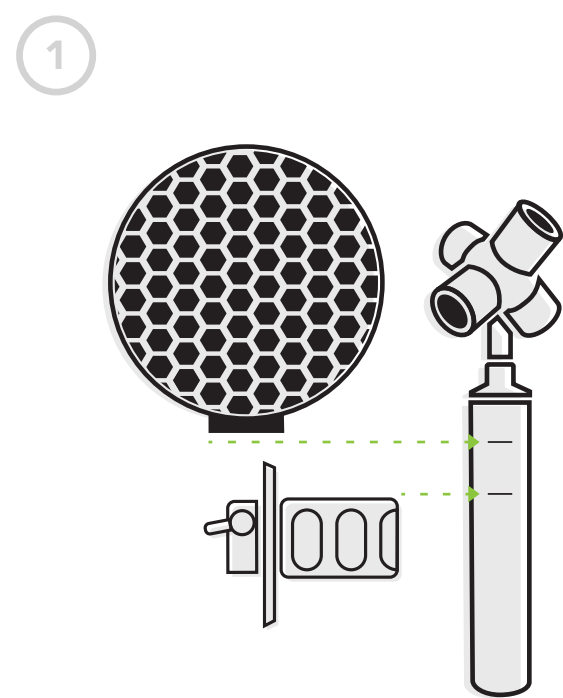

SOUNDFIELD

BY

RØDE

NT-SF1

Quickstart Guide

Love your NT-SF1?

Share with us

#rodemic