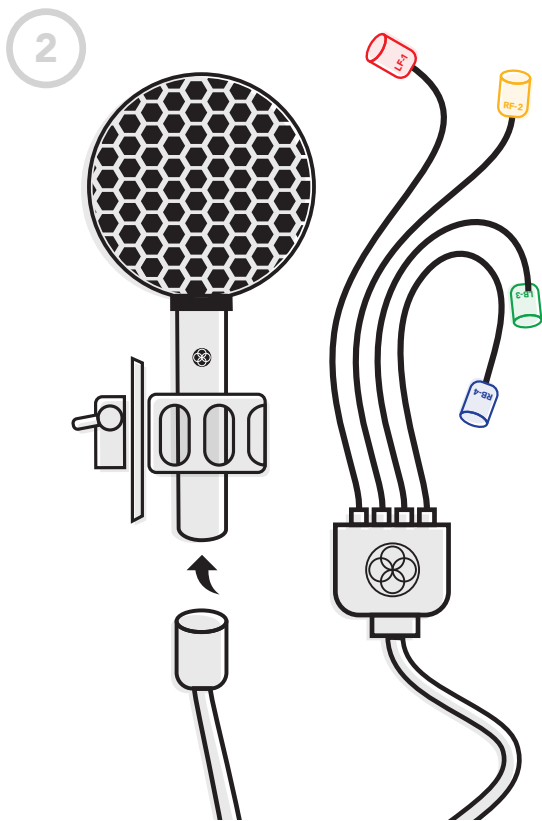

SOUNDFIELD

BY

RØDE

NT-SF1

Quickstart Guide

Love your NT-SF1?

Share with us

#rodemic