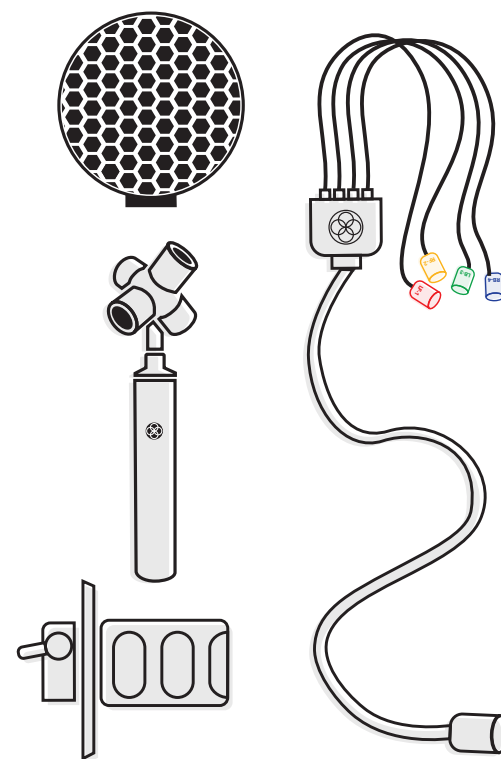

SOUNDFIELD

BY

RØDE

NT-SF1

Quickstart Guide

Love your NT-SF1?

Share with us

#rodemic