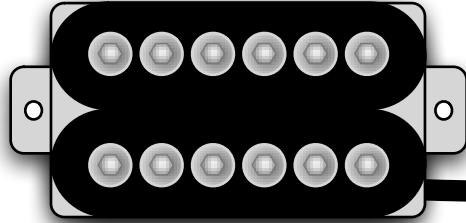

Schecter

guitar research

Wiring for:
Synyster Custom

Neck pickup
Seymour Duncan
Custom Invader

Bridge pickup
Seymour Duncan
Custom Invader

= ground. This symbol is found where any ground connection should be soldered.