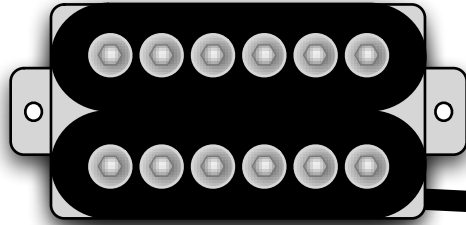

Schecter

guitar research

Wiring for:
Synyster Custom

Neck pickup
Seymour Duncan
Custom Invader

Bridge pickup
Seymour Duncan
Custom Invader

= ground. This symbol is found where any ground connection should be soldered.