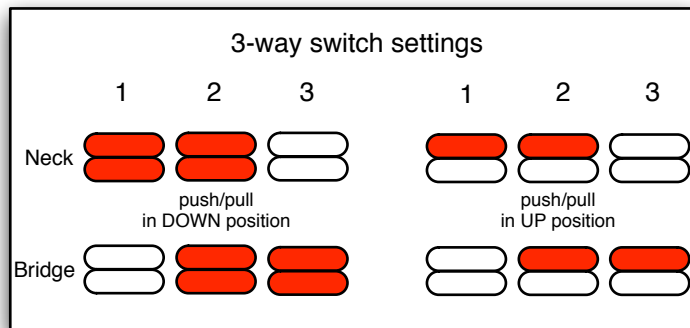

Schecter

guitar research

Wiring for:
Synyster Custom

Neck pickup
Seymour Duncan
Custom Invader

Bridge pickup
Seymour Duncan
Custom Invader

= ground. This symbol is found where any ground connection should be soldered.