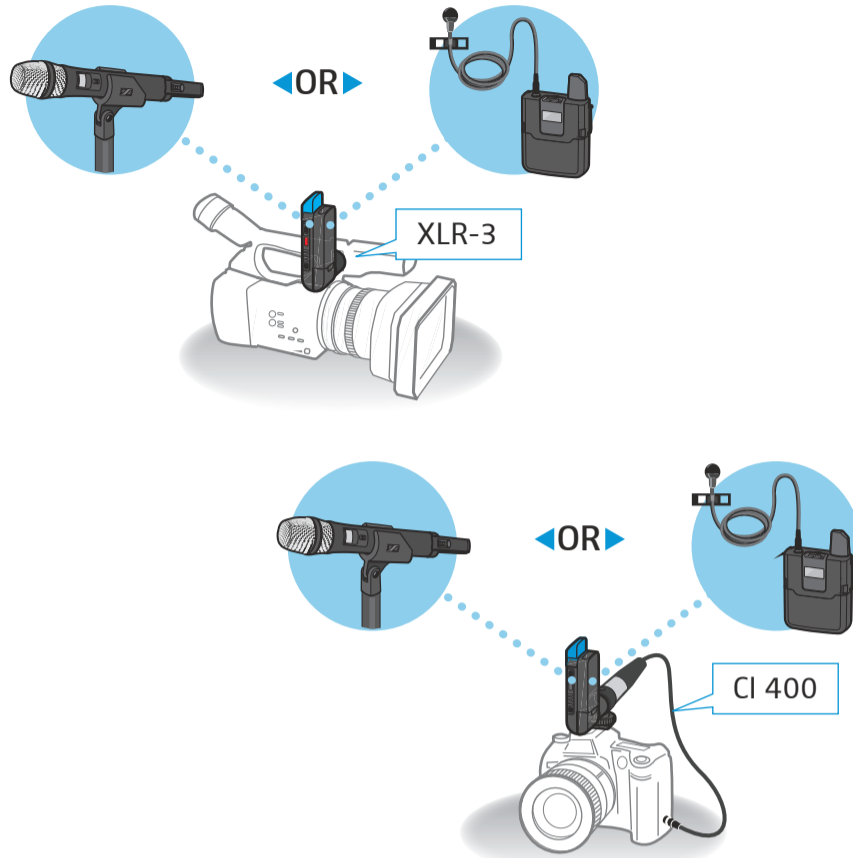

Video digital wireless

In the box

Battery

Charging

Battery check

On/Off

Changing pairing

Setup

<p>Video camera</p> 	<p>DSLR 1</p> 	<p>2</p> 	<p>3</p> 	<p>4</p> 
	<p>5</p> 	<p>6</p> 	<p>Belt</p> 	

Audio-Level

<p>1</p>  <div data-bbox="514 1038 703 1261"> <p>INPUT LEVEL</p> <p>✗ Auto</p> <p>✓ Manual</p> </div>	<p>2</p>  <p>LEVEL</p>	<p>3</p>  <p>AF Out</p>
---	---	---

Auto ON/OFF

 <p>Line Mic Mic P48</p> <p>OFF ON</p>
--

MKE 2 + ME 2

<p>Clip</p>  <p>25 cm (10")</p>	<p>ME 2 1</p> 	<p>2</p> 
---	---	--

<p>MKE 2 1</p> 	<p>2A</p> 	<p>2B</p> 
--	---	---

Frequency MKE 2

 <p>dBV ↑</p> <p>Hz</p>	
--	---