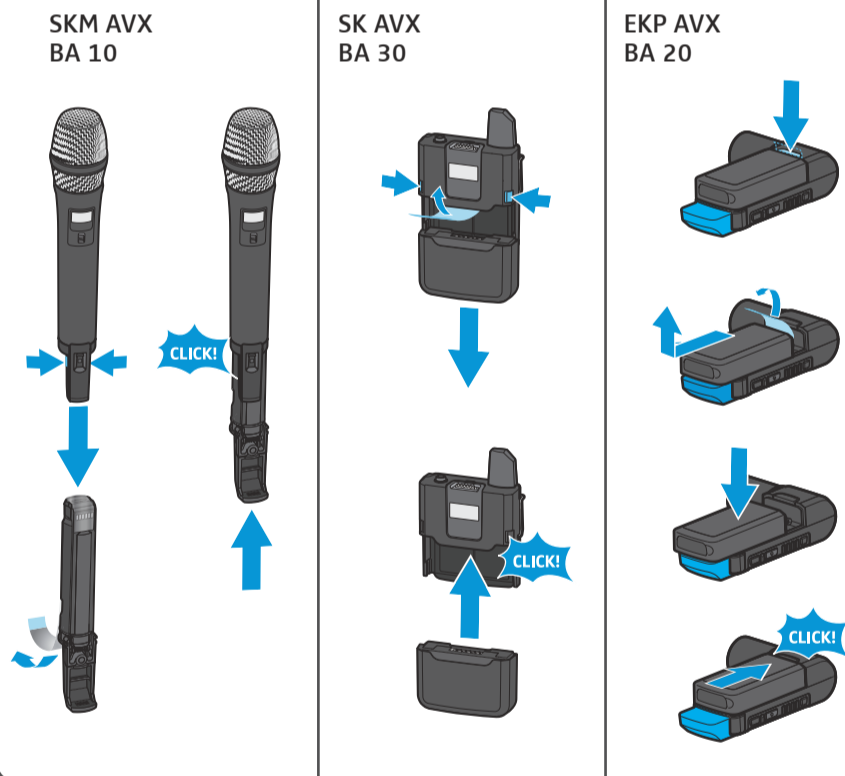

Video digital wireless

In the box

Battery

Charging

Battery check

On/Off

Changing pairing

Setup

<p>Video camera</p> 	<p>DSLR 1</p> 	<p>2</p> 	<p>3</p> 	<p>4</p> 
	<p>5</p> 	<p>6</p> 	<p>Belt</p> 	

Audio-Level

<p>1</p>  <div data-bbox="514 1038 703 1261"> <p>INPUT LEVEL</p> <p>✗ Auto</p> <p>✓ Manual</p> </div>	<p>2</p>  <p>LEVEL</p>	<p>3</p>  <p>AF Out</p>
---	---	---

Auto ON/OFF

 <p>Line Mic Mic P48</p> <p>OFF ON</p>
--

MKE 2 + ME 2

<p>Clip</p>  <p>25 cm (10")</p>	<p>ME 2 1</p> 	<p>2</p> 
---	---	--

<p>MKE 2 1</p> 	<p>2A</p> 	<p>2B</p> 
--	---	---

Frequency MKE 2

 <p>dBV ↑</p> <p>Hz</p>	
--	---