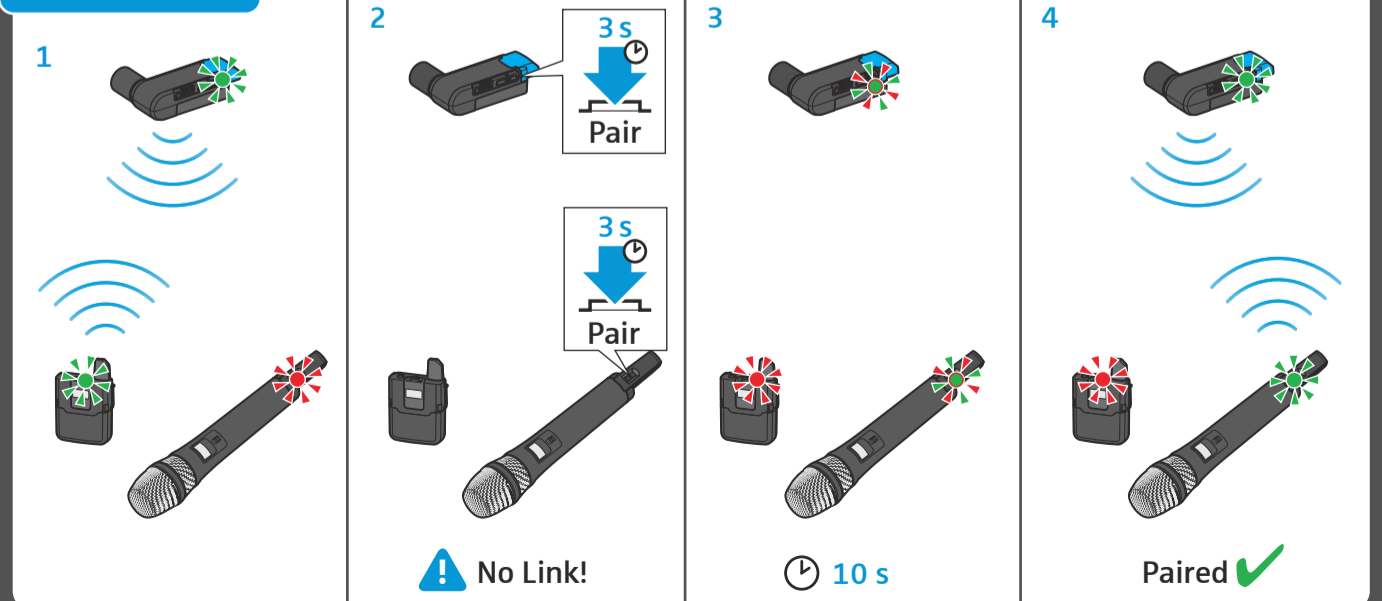

Video digital wireless

In the box

Battery

Charging

Battery check

On/Off

Changing pairing

Setup

<p>Video camera</p> 	<p>DSLR 1</p> 	<p>2</p> 	<p>3</p> 	<p>4</p> 
	<p>5</p> 	<p>6</p> 	<p>Belt</p> 	

Audio-Level

<p>1</p>  <div data-bbox="514 1038 703 1261"> <p>INPUT LEVEL</p> <p>✗ Auto</p> <p>✓ Manual</p> </div>	<p>2</p>  <p>LEVEL</p>	<p>3</p>  <p>AF Out</p>
---	---	---

Auto ON/OFF

 <p>Line Mic Mic P48</p> <p>OFF ON</p>
--

MKE 2 + ME 2

<p>Clip</p>  <p>25 cm (10")</p>	<p>ME 2 1</p> 	<p>2</p> 
---	---	--

<p>MKE 2 1</p> 	<p>2A</p> 	<p>2B</p> 
--	---	---

Frequency MKE 2

 <p>dBV ↑</p> <p>Hz</p>	
--	---