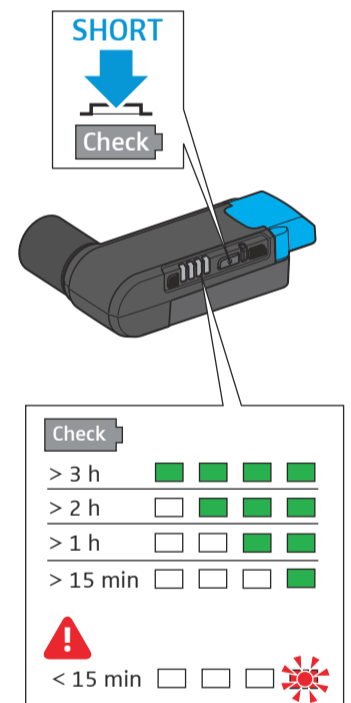

Video digital wireless

In the box

Battery

Charging

Battery check

On/Off

Changing pairing

Setup

<p>Video camera</p> 	<p>DSLR 1</p> 	<p>2</p> 	<p>3</p> 	<p>4</p> 
	<p>5</p> 	<p>6</p> 	<p>Belt</p> 	

Audio-Level

<p>1</p>  <div data-bbox="514 1038 703 1261"> <p>INPUT LEVEL</p> <p>✗ Auto</p> <p>✓ Manual</p> </div>	<p>2</p>  <p>LEVEL</p>	<p>3</p>  <p>AF Out</p>
---	---	---