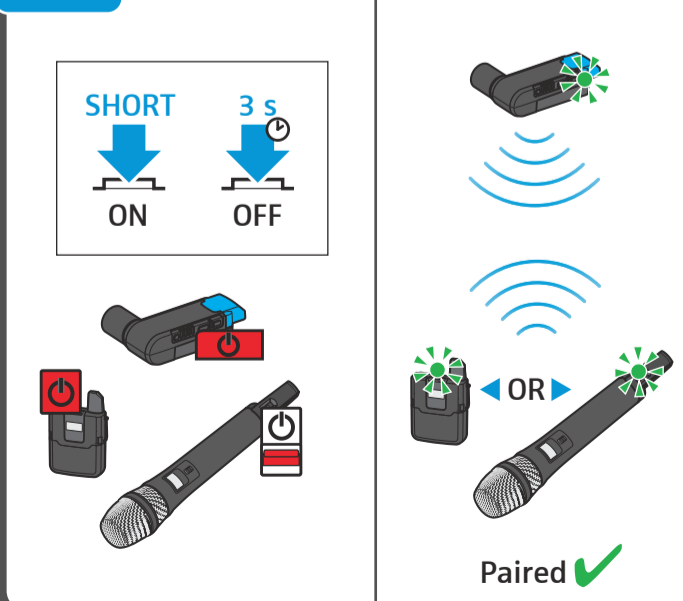

Video digital wireless

In the box

Battery

Charging

Battery check

On/Off

Changing pairing

Setup

<p>Video camera</p> 	<p>DSLR 1</p> 	<p>2</p> 	<p>3</p> 	<p>4</p> 
	<p>5</p> 	<p>6</p> 	<p>Belt</p> 	

Audio-Level

<p>1</p>  <div data-bbox="514 1038 703 1261"> <p>INPUT LEVEL</p> <p>✗ Auto</p> <p>✓ Manual</p> </div>	<p>2</p>  <p>LEVEL</p>	<p>3</p>  <p>AF Out</p>
---	---	---

Auto ON/OFF

 <p>Line Mic Mic P48</p> <p>OFF ON</p>
--

MKE 2 + ME 2

<p>Clip</p>  <p>25 cm (10")</p>	<p>ME 2 1</p> 	<p>2</p> 
---	---	--

<p>MKE 2 1</p> 	<p>2A</p> 	<p>2B</p> 
--	---	---

Frequency MKE 2

 <p>dBV ↑</p> <p>Hz</p>	
--	---