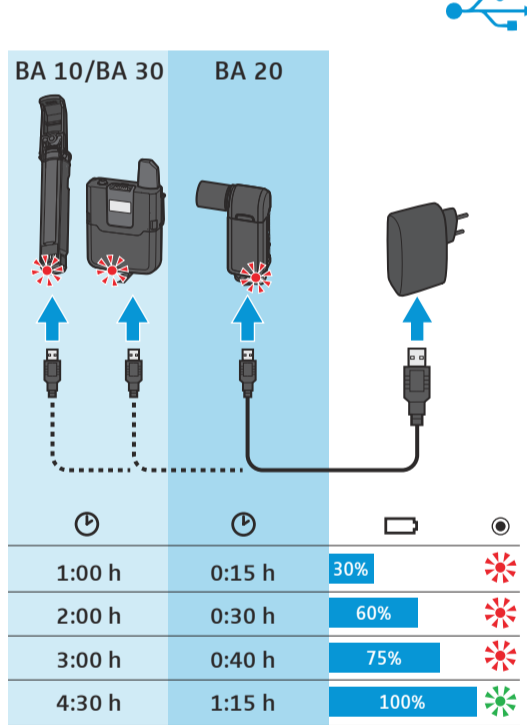

Video digital wireless

In the box

Battery

Charging

Battery check

On/Off

Changing pairing

Setup

<p>Video camera</p> 	<p>DSLR 1</p> 	<p>2</p> 	<p>3</p> 	<p>4</p> 
	<p>5</p> 	<p>6</p> 	<p>Belt</p> 	

Audio-Level

<p>1</p>  <div data-bbox="514 1038 703 1261"> <p>INPUT LEVEL</p> <p>✗ Auto</p> <p>✓ Manual</p> </div>	<p>2</p>  <p>LEVEL</p>	<p>3</p>  <p>AF Out</p>
---	---	---

Auto ON/OFF

 <p>Line Mic Mic P48</p> <p>OFF ON</p>
--

MKE 2 + ME 2

<p>Clip</p>  <p>25 cm (10")</p>	<p>ME 2 1</p> 	<p>2</p> 
---	---	--

<p>MKE 2 1</p> 	<p>2A</p> 	<p>2B</p> 
--	---	---

Frequency MKE 2

 <p>dBV ↑</p> <p>Hz</p>	
--	---