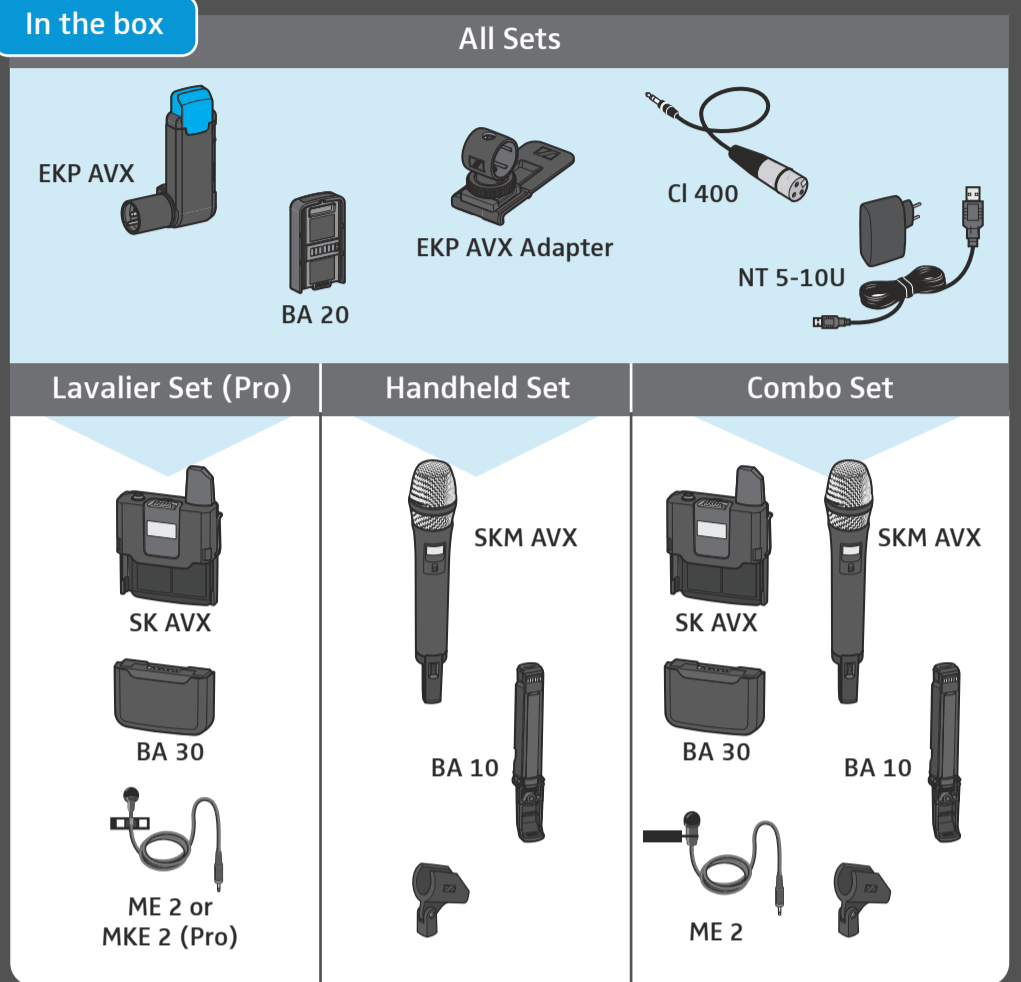

Video digital wireless

In the box

Battery

Charging

Battery check

On/Off

Changing pairing

Setup

<p>Video camera</p> 	<p>DSLR 1</p> 	<p>2</p> 	<p>3</p> 	<p>4</p> 
	<p>5</p> 	<p>6</p> 	<p>Belt</p> 	

Audio-Level

<p>1</p>  <div data-bbox="514 1038 703 1261"> <p>INPUT LEVEL</p> <p>✗ Auto</p> <p>✓ Manual</p> </div>	<p>2</p>  <p>LEVEL</p>	<p>3</p>  <p>AF Out</p>
---	---	---

Auto ON/OFF

 <p>Line Mic Mic P48</p> <p>OFF ON</p>
--

MKE 2 + ME 2

<p>Clip</p>  <p>25 cm (10")</p>	<p>ME 2 1</p> 	<p>2</p> 
---	---	--

<p>MKE 2 1</p> 	<p>2A</p> 	<p>2B</p> 
--	---	---

Frequency MKE 2

 <p>dBV ↑</p> <p>Hz</p>	
--	---